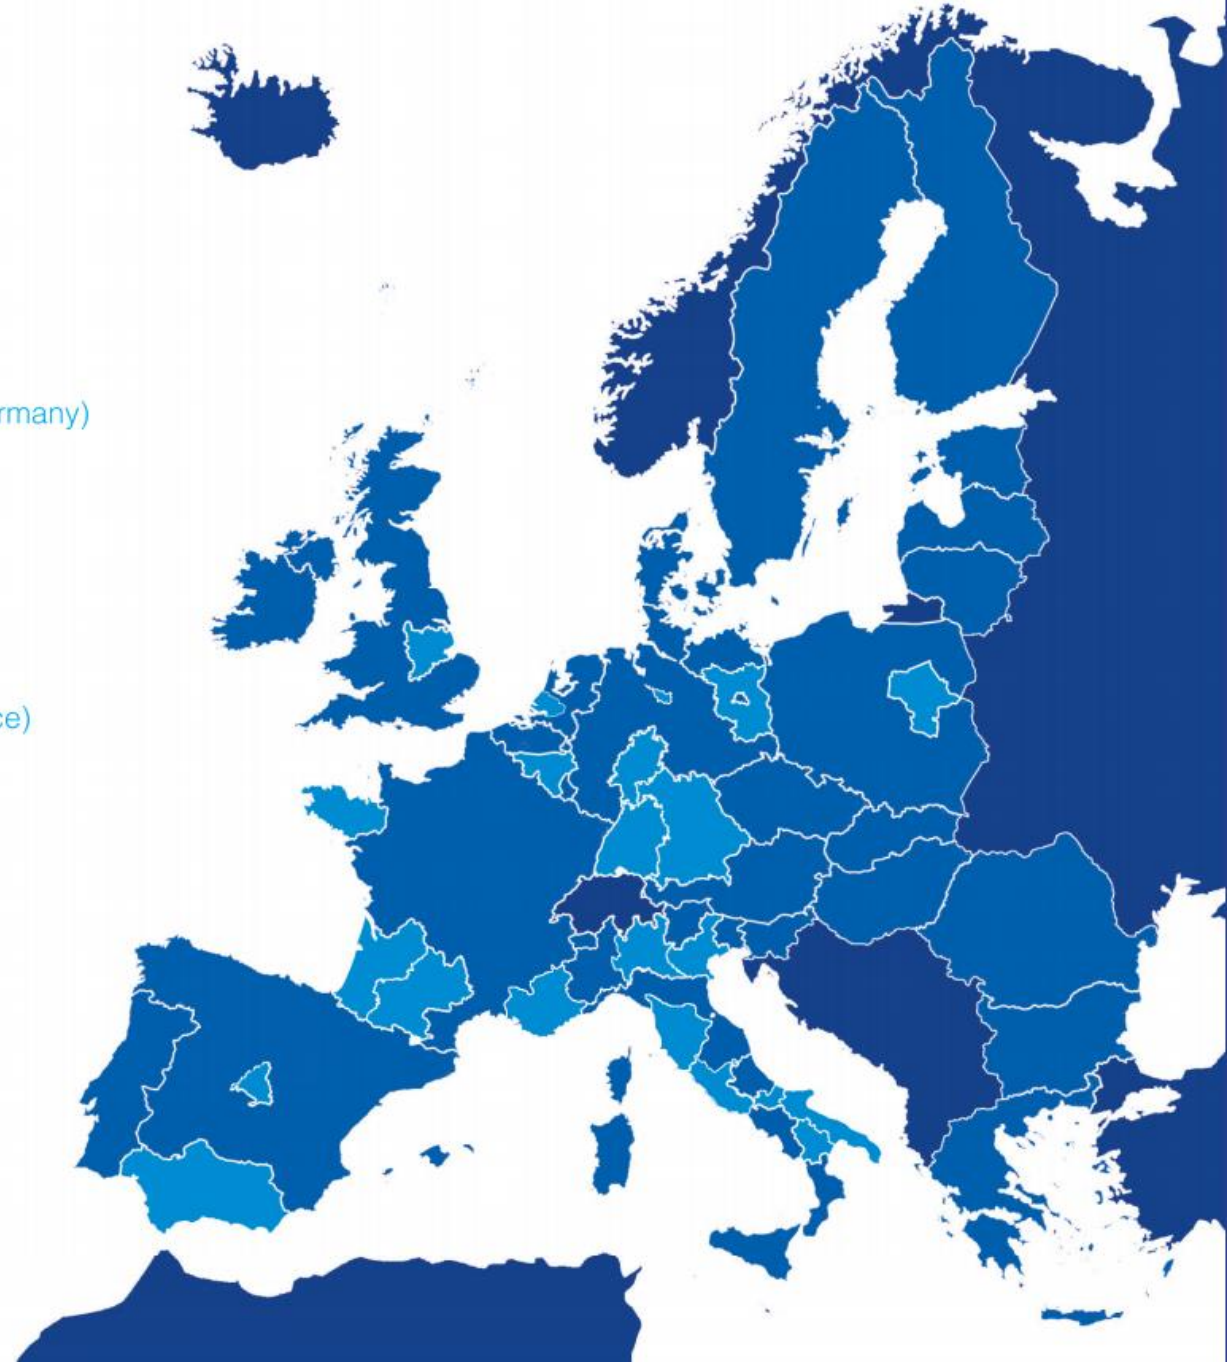

# NEREUS

Network of European Regions  
Using Space Technologies

---

**1\_INTRODUCTION**

**2\_WHAT'S IN FOR REGIONS**

**3\_UPCOMING CHALLENGES**

Bringing  
the benefits  
of space uses  
to regions  
and their citizens

**MEMBERSHIP:**  
**25 Regions and**  
**43 Associate**  
**Members**

- Abruzzo (Italy)
- Andalusia (Spain)
- Apulia (Italy)
- Aquitaine (France)
- Azores (Portugal)
- Baden-Württemberg (Germany)
- Basilicata (Italy)
- Bavaria (Germany)
- Brandenburg (Germany)
- Brittany (France)
- East Midlands (United Kingdom)
- Free Hanseatic City of Bremen (Germany)
- French Guiana (France)
- Hesse (Germany)
- Lazio (Italy)
- Lombardy (Italy)
- Madrid (Spain)
- Mazovia (Poland)
- Midi-Pyrénées (France)
- Provence-Alpes-Côte d'Azur (France)
- South Holland (Netherlands)
- Tuscany (Italy)
- Veneto (Italy)
- Wallonia (Belgium)

**+Piedmont**